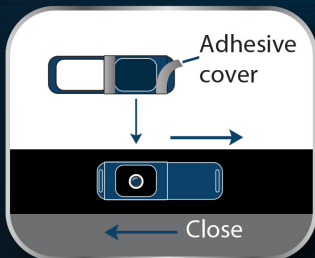

• Webcam Hacking