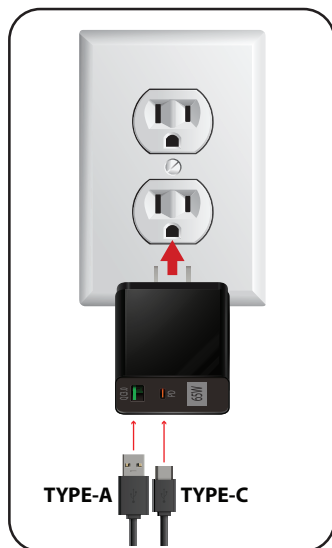

BLEED

Finish Size 5"x7" - Size with bleed 5.25"x7.25"

Green area is the footprint of the clear blister and highly recommended to be white for best blister adhesion.
Size 3.37 x 3"

Please do not add crop marks or printer marks
all art needs to be at least 300 dpi

BLUE LINE IS THE SAFETY LINE - 4.75"x6.75"

RED LINE IS THE CUT LINE - 5"x7"

BEYOND THE RED LINE IS BLEED - THIS WILL BE TRIMMED OFF
5.25"x7.25"

BLEED

BLEED

BLEED

Packaging Design Tips:

- Packaging can be portrait or landscape however this portrait configuration works best for shipping.
- Package will need a place to blister the product as seen above. Blister will adhere to white paper better than ink saturated paper.

← BLUE LINE IS THE SAFETY LINE - 6.75"x4.75" →

← RED LINE IS THE CUT LINE - 7"x5" →

← BEYOND THE RED LINE IS BLEED - THIS WILL BE TRIMMED OFF
7.25"x5.25" →