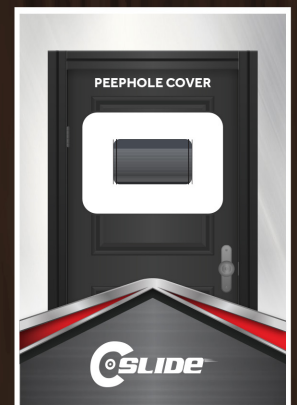

Peephole Cover

Custom branded Peephole Cover is a practical door hole covering tool to protect your privacy from being peeped.

Perfect for home and travel.

PRICING (R)				
QTY	50	250	500	1,000
4x6 Custom Packaging	\$3.85	\$3.69	\$3.52	\$3.35
4x6 Standard Packaging	\$3.62	\$3.47	\$3.31	\$3.15
Bulk - Individual Polybag	\$3.40	\$3.27	\$3.12	\$2.98
Bulk (All In One Bag)	\$3.27	\$3.14	\$2.99	\$2.85

NO Setup Fees • NO Multi Color Fees • NO Run Charges

INCLUDES

- Full color logo printed via UV Printer
- CMYK color match
- 2 location imprint
- transparent cold fusion blister

Product Dimensions: Container: 1.25" x 0.72";
Peephole Cover: 0.56" x 4.98"

Material Type: ABS Plastic Tab + Sponge

Imprint Area: 0.61" x 0.61"

Standard or Custom Packaging is Available