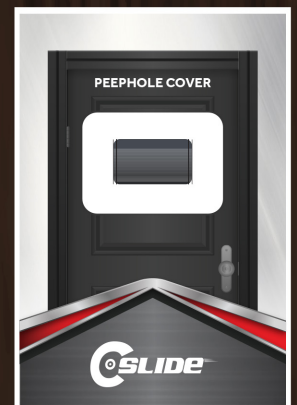

Peephole Cover

Custom branded Peephole Cover is a practical door hole covering tool to protect your privacy from being peeped.

Perfect for home and travel.

PRICING				
QTY	50	250	500	1,000
4x6 Custom Packaging	\$3.85	\$3.69	\$3.52	\$3.35
4x6 Standard Packaging	\$3.62	\$3.47	\$3.31	\$3.15
Bulk - Individual Polybag	\$3.40	\$3.27	\$3.12	\$2.98
Bulk (All In One Bag)	\$3.27	\$3.14	\$2.99	\$2.85

NO Setup Fees • NO Multi Color Fees • NO Run Charges

INCLUDES

- Full color logo printed via UV Printer
- CMYK color match
- 2 location imprint
- transparent cold fusion blister

Product Dimensions: Container: 1.25" x 0.72";
Peephole Cover: 0.56" x 4.98"

Material Type: ABS Plastic Tab + Sponge

Imprint Area: 0.61" x 0.61"

Standard or Custom Packaging is Available