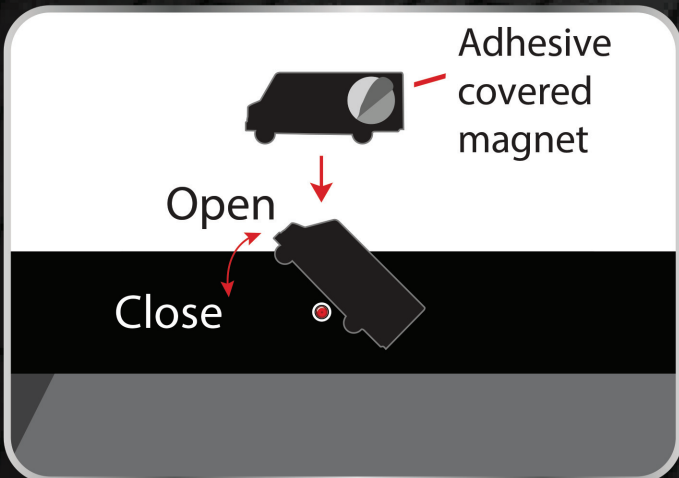

SWiVEL

Custom Shape Webcam Cover

Swivel Custom Shape Webcam Cover

PRICING

Qty	50	250	500	1,000
4x6 Custom Packaging	\$4.68	\$4.48	\$4.27	\$4.07
4x6 Standard Packaging	\$4.45	\$4.26	\$4.06	\$3.87
Bulk - Individual Polybag	\$4.23	\$4.06	\$3.87	\$3.70

NO Setup Fees • NO Multi Color Fees • NO Run Charges
 INCLUDES: Full color logo printed via UV Printer, CMYK color match,
 1 location imprint and transparent cold fusion blister

MAX UNIT SIZE- 2.5" Long x 1.5" Tall
 SUPER THIN- 0.8 mm, allowing laptops to shut
 MATERIAL TYPE- ABS Plastic
 STOCK COLORS- Black and White
 APPLICATION- 3m double-sided adhesive and Magnet

Custom Shape Examples

Standard Packaging

Custom Packaging

Conveniently sticks to any device via a magnet and easily swivels up and down to reveal or hide your webcam