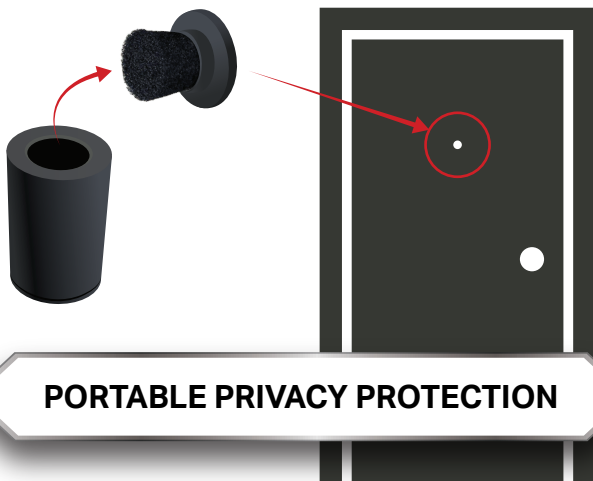

**PEEPHOLE COVER**

**C SLIDE**

# PEEPHOLE COVER

The Peephole Plug is a smart and simple privacy protection device designed to cover your door's peephole, giving you added security and peace of mind. It effectively prevents unwanted spying, ensuring your home remains or hotel room private and secure from prying eyes.

## How it Works

- » Remove Peephole Cover from container
- » Insert sponge end into the door peephole on the indoor side

Perfect for: Home and Travel