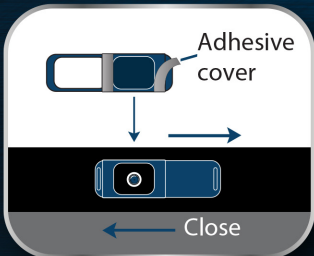

Available in Black or White

Webcam Cover model can be switched out for qualifying options:
 1.0, Razor, 3.0 or Thin

Standard Packaging

Custom Packaging

PROTECT YOURSELF FROM:

• Webcam Hacking

• Juice Jacking