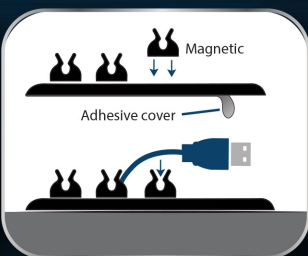

and keep your device cables organized