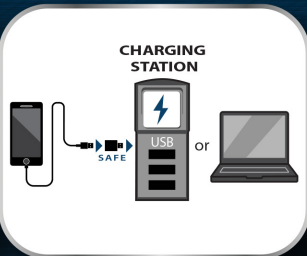

Available in Black or White

Webcam Cover model can be switched out for qualifying options:
 1.0, Razor, 3.0 or Thin

Standard Packaging

Custom Packaging

PROTECT YOURSELF FROM:

• Webcam Hacking

• Juice Jacking