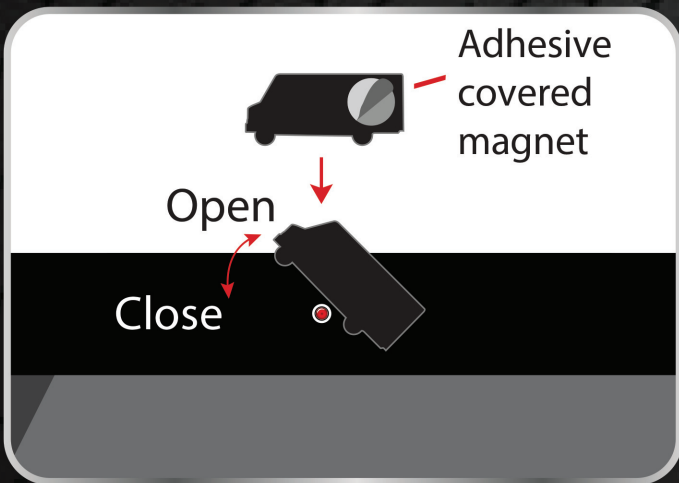

SWiVEL

Custom Shape Webcam Cover

Swivel Custom Shape Webcam Cover

PRICING (R)

Qty	50	250	500	1,000
4x6 Custom Packaging	\$4.68	\$4.48	\$4.27	\$4.07
4x6 Standard Packaging	\$4.45	\$4.26	\$4.06	\$3.87
Bulk - Individual Polybag	\$4.23	\$4.06	\$3.87	\$3.70

NO Setup Fees • NO Multi Color Fees • NO Run Charges
INCLUDES: Full color logo printed via UV Printer, CMYK color match,
1 location imprint and transparent cold fusion blister

MAX UNIT SIZE- 2.5" Long x 1.5" Tall
SUPER THIN- 0.8 mm, allowing laptops to shut
MATERIAL TYPE- ABS Plastic
STOCK COLORS- Black and White
APPLICATION- 3m double-sided adhesive and Magnet

Custom Shape Examples

Standard Packaging

Custom Packaging

Conveniently sticks to any device via a magnet and easily swivels up and down to reveal or hide your webcam